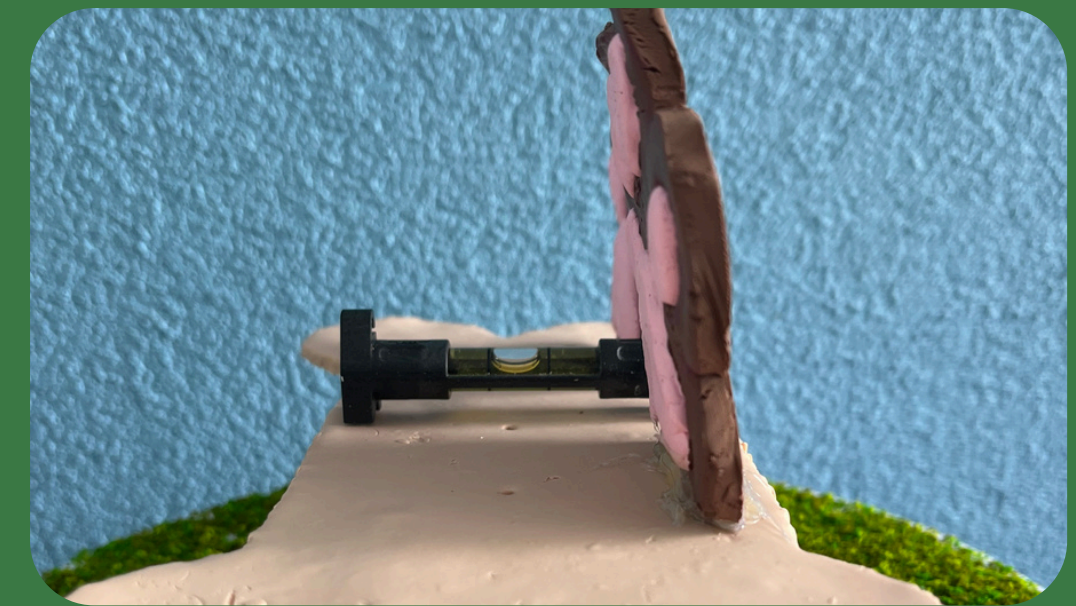

The Treat Seat

Amanda Matos-Sockol
IND 2424- Furniture Design
3/24/26

Ideation

Revit Model

Physical Model

Materials

- Molded Plastic, Recycled Rubber

Thoughts

- Bench for dog parks
- Rubber paw pads for comfort
- *Beggin Strips* style base

Renderings

THANK
YOU!