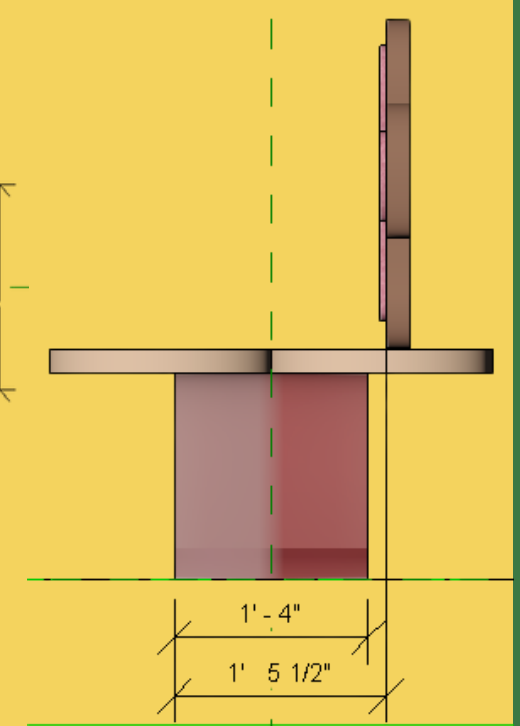

The Treat Seat

Amanda Matos-Sockol
IND 2424- Furniture Design
3/24/26

Ideation

Revit Model

Physical Model

Materials

- Molded Plastic, Recycled Rubber

Thoughts

- Bench for dog parks
- Rubber paw pads for comfort
- *Beggin Strips* style base

Renderings

THANK
YOU!