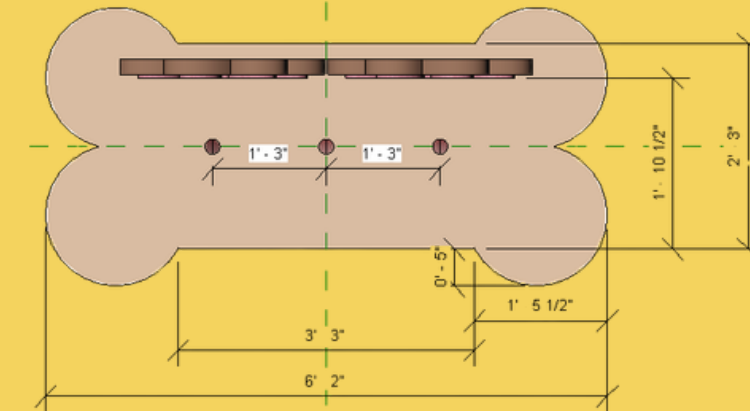

The Treat Seat

Amanda Matos-Sockol
IND 2424- Furniture Design
3/24/26

Ideation

Revit Model

Physical Model

Materials

- Molded Plastic, Recycled Rubber

Thoughts