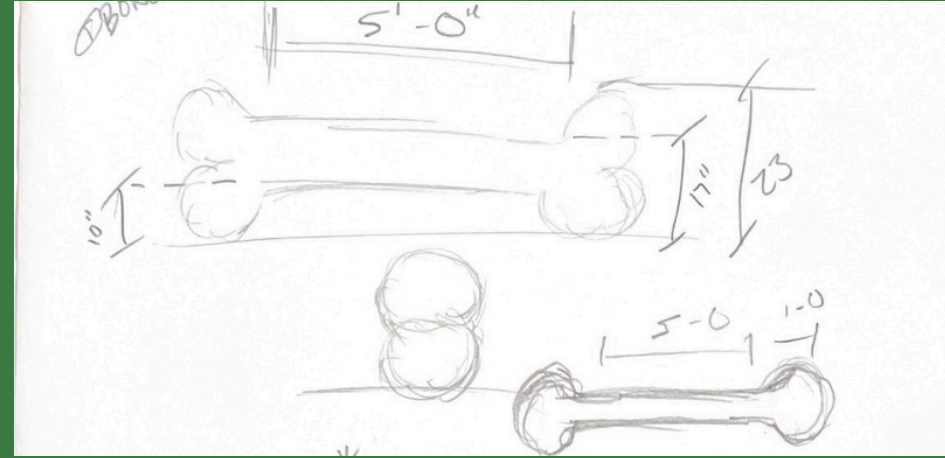

The Treat Seat

Amanda Matos-Sockol
IND 2424- Furniture Design
3/24/26

Ideation

Revit Model

Physical Model

Materials

- Molded Plastic, Recycled Rubber

Thoughts

- Bench for dog parks
- Rubber paw pads for comfort
- *Beggin Strips* style base

Renderings

THANK
YOU!