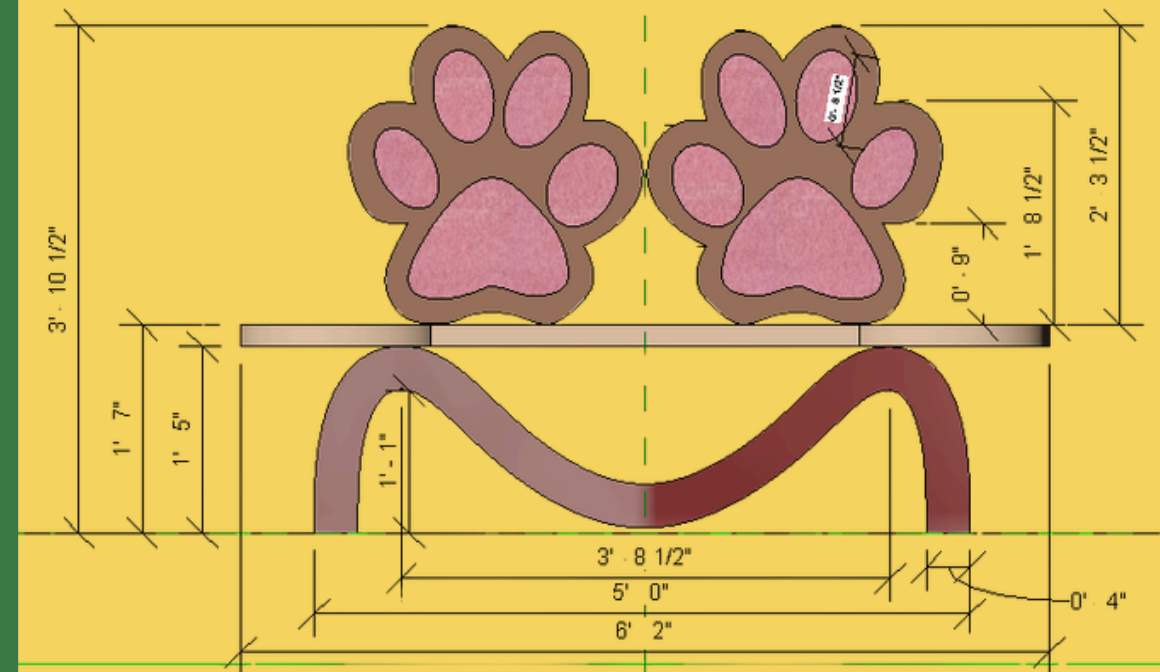

The Treat Seat

Amanda Matos-Sockol
IND 2424- Furniture Design
3/24/26

Ideation

Revit Model

Physical Model

Materials

- Molded Plastic, Recycled Rubber

Thoughts

- Bench for dog parks
- Rubber paw pads for comfort
- *Beggin Strips* style base

Renderings

THANK
YOU!